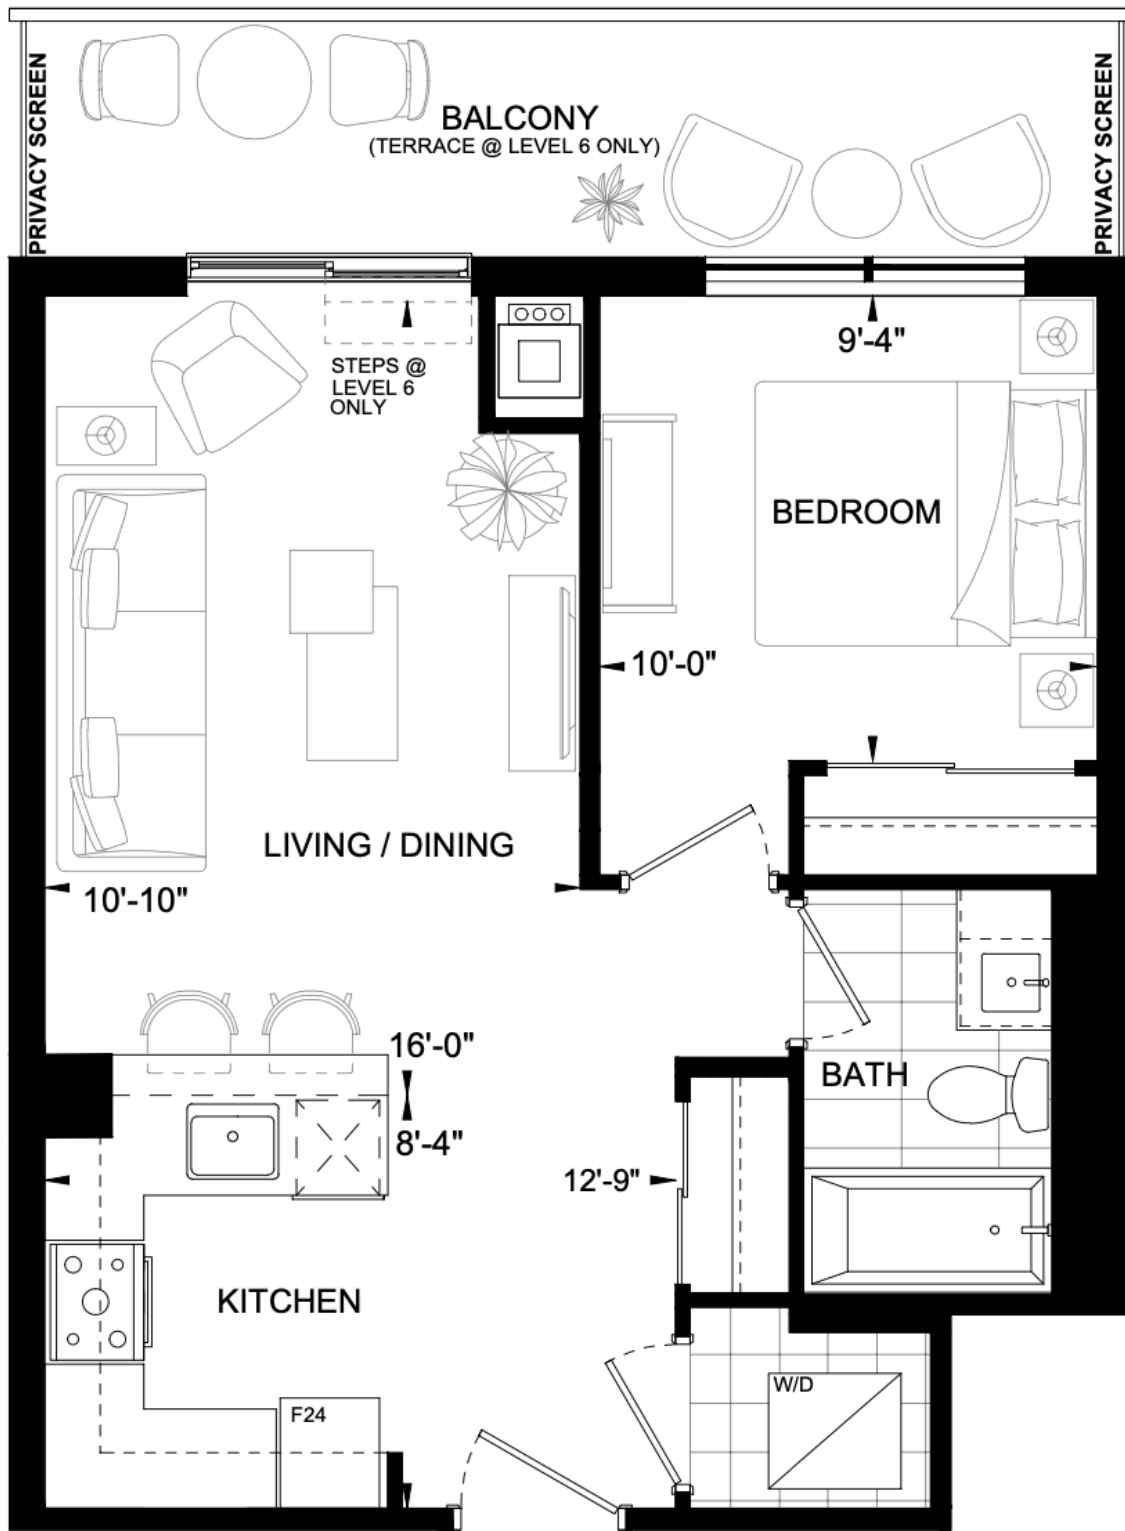

UPPER  
WEST  
SIDE 2

CONDOS AT  
OAKVILLAGE

Upper West Side Condos 2  
3220 William Coltson Ave  
Unit 808 Conrad 549 SQ.FT.

[Branthaven.com](http://Branthaven.com)

BRANTHAVEN

Prices, promotions, deposits, sizes, materials and all specifications are subject to change without notice. Renderings show conceptual artistic representation of a decorated Devon Model. Interior finishes do not apply. Furniture, appliances, decor, accessories, millwork and lighting is shown for demonstration purposes only and not included. Homes come as is. See sales agent for details. E.&O.E.

UPPER  
WEST  
SIDE 2

CONDOS AT  
OAKVILLAGE

Upper West Side Condos 2  
3220 William Coltson Ave  
Unit 808 Conrad 549 SQ.FT.

Upper West Side Condos 2  
3220 William Coltson Ave  
Unit 808 Conrad 549 SQ.FT.**General Upgrades**

Smooth Ceilings ILO Textured (whole house)

TV-Ready Package (conduit for HDMI cable, added receptacle on existing circuit, metal backing) - TV bracket and TV install not included. Per detail sketch. Included receptacle located near bottom of conduit. Master Bedroom and Living Room

Upgrade Light Fixture Package ILO Std (Kuzco Dalton FM7916 flush mount ILO std)

Engineered Hardwood Level 2 ILO Standard Laminate, Cobalt Brushed Oak 3/8 x 5 31415, Kentwood Edge

Upgrade Door Hardware to Halifax Black ILO Standard