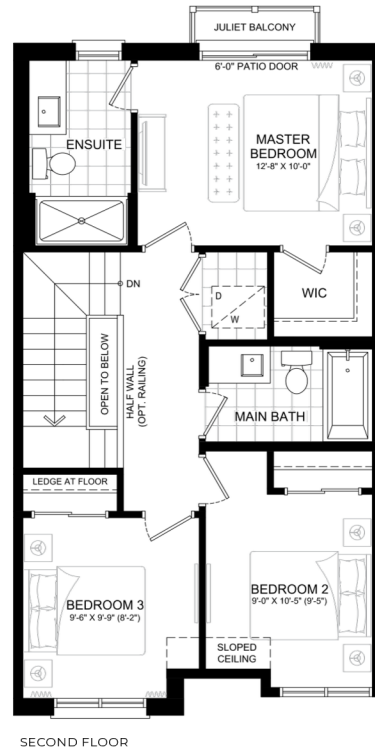

-Queens Lane-
RAVINE TOWNHOMES

Queens Lane Ravine Townhomes
55 Folcroft Street, Brampton
Lot 28 Devon End 1790 SQ.FT.

Branthaven.com

BRANTHAVEN