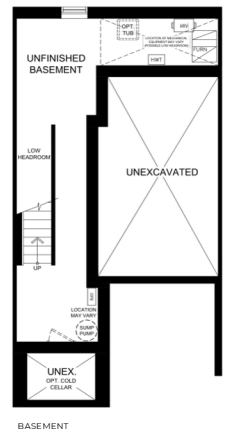

-Queens Lane-
RAVINE TOWNHOMES

Queens Lane Ravine Townhomes
55 Folcroft Street, Brampton
Lot 28 Devon End 1790 SQ.FT.

Branthaven.com

BRANTHAVEN