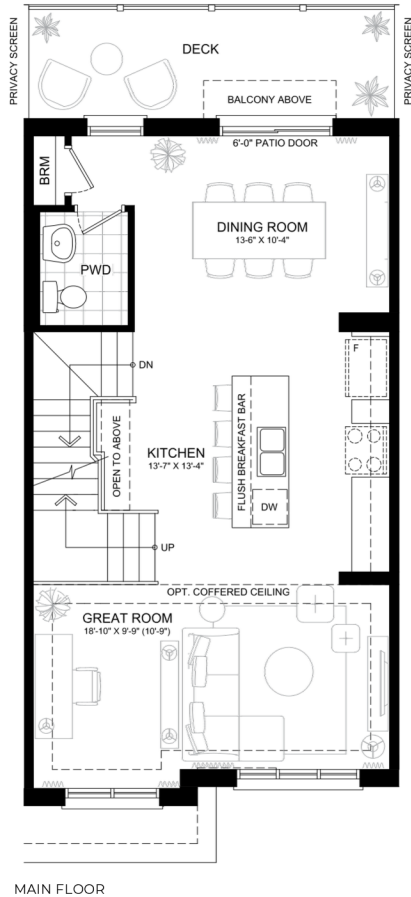

-Queens Lane-
RAVINE TOWNHOMES

Queens Lane Ravine Townhomes
55 Folcroft Street, Brampton
Lot 28 Devon End 1790 SQ.FT.

Branthaven.com

BRANTHAVEN