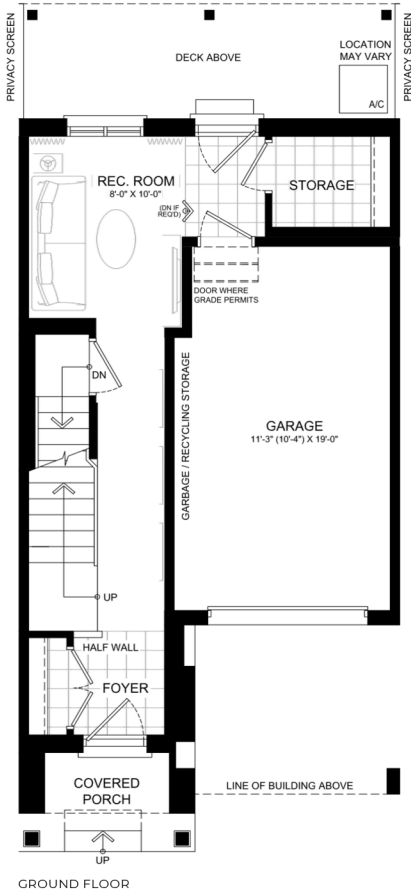

-Queens Lane-
RAVINE TOWNHOMES

Queens Lane Ravine Townhomes
55 Folcroft Street, Brampton
Lot 28 Devon End 1790 SQ.FT.

Branthaven.com

BRANTHAVEN